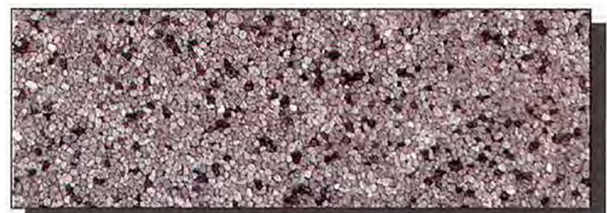

Barrikade®

Barrikade Coloured Quartz Fargekart/Colour Sheet

▲ Barrikade Coloured Quartz light Blue 750

▲ Barrikade Coloured Quartz Red 750

▲ Barrikade Coloured Quartz Green 750

▲ Barrikade Coloured Quartz Blue 750

▲ Barrikade Coloured Quartz Bright Grey 725

STANDARD COLOURS

▲ Barrikade Coloured Quartz Yellow 750

▲ Barrikade Coloured Quartz Grey 750

▲ Barrikade Coloured Quartz Pale Red 750

▲ Barrikade Coloured Quartz Dark Grey 775

Colours are shown in medium shade, but can be supplied in brighter or darker shades. (As shown for grey colours). Slight variations in colours can occur.