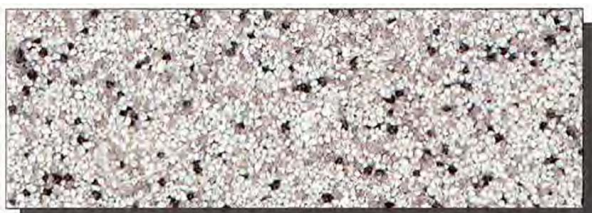

Barrikade®

Barrikade Coloured Quartz Fargekart/Colour Sheet

▲ Barrikade Coloured Quartz light Blue 750

▲ Barrikade Coloured Quartz Red 750

▲ Barrikade Coloured Quartz Green 750

▲ Barrikade Coloured Quartz Blue 750

▲ Barrikade Coloured Quartz Bright Grey 725

STANDARD COLOURS

▲ Barrikade Coloured Quartz Yellow 750

▲ Barrikade Coloured Quartz Grey 750

▲ Barrikade Coloured Quartz Pale Red 750

▲ Barrikade Coloured Quartz Dark Grey 775

Colours are shown in medium shade, but can be supplied in brighter or darker shades. (As shown for grey colours). Slight variations in colours can occur.